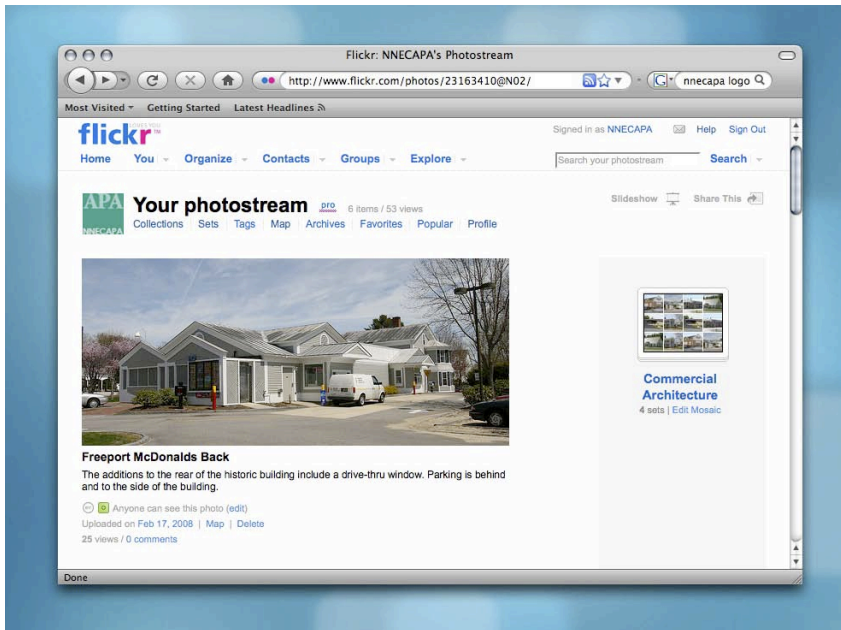

NNECAPA Photo Library

September 4, 2008

what has this company built in other communities?

could there be a better reason to adopt sign regulations?

would these images help show what a new housing development in your community might look like?

Rite Aid Pharmacy in Downtown Ticonderoga, NY

Former Rite Aid Pharmacy located at * Montcalm Street in downtown Ticonderoga, NY. This one-story building was constructed in the early 1990s on the site of a historic theater. The Rite Aid moved out of downtown to a larger store in Ticonderoga's "commercial strip" - the Four Corners - in 2008.

Rite Aid Pharmacy

Rite Aid Pharmacy located at 724 Upper Glen Street, Queensbury, NY in a 11,153 sq ft building constructed in 2007.

Add your comment

Tags

- Pharmacy (x)
- Rite (x)
- Aid (x)
- Queensbury (x)
- NY (x)