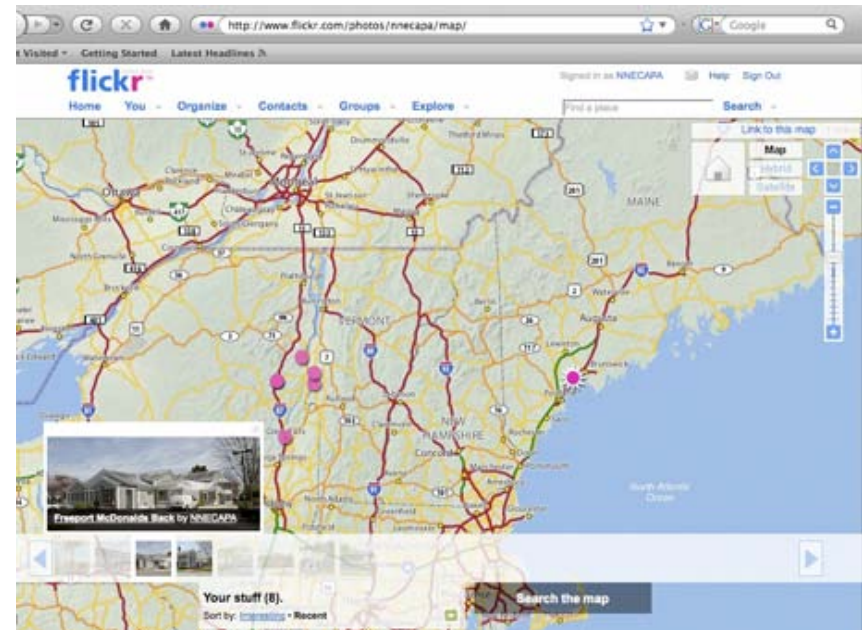

NNECAPA Photo Library

September 4, 2008

what has this company built in other communities?

could there be a better reason to adopt sign regulations?

would these images help show what a new housing development in your community might look like?

Rite Aid Pharmacy in Downtown Ticonderoga, NY

Former Rite Aid Pharmacy located at * Montcalm Street in downtown Ticonderoga, NY. This one-story building was constructed in the early 1990s on the site of a historic theater. The Rite Aid moved out of downtown to a larger store in Ticonderoga's "commercial strip" - the Four Corners - in 2008.

ADD NOTE SEND TO GROUP ADD TO SET BLOG THIS ALL SIZES PRINTS & MORE ROTATE EDIT PHOTO DELETE

This Rite Aid Pharmacy located at the "Four Corners" intersection in Ticonderoga, NY opened in 2008. It was built in the corner of an existing (and partially vacant) shopping plaza that occupies the northwest quadrant of the intersection. It has wrap-around parking abutting both highways and a drive-thru window. The business relocated from a smaller downtown location.

flickr.com

Signed in as NNECAPA Help Sign Out

Home You Organize Contacts Groups Explore

Rite Aid Pharmacy Sign, Gorham, NH Share This

ADD NOTE SEND TO GROUP ADD TO SET BLOG THIS ALL SIZES PRINTS & MORE ROTATE EDIT PHOTO DELETE